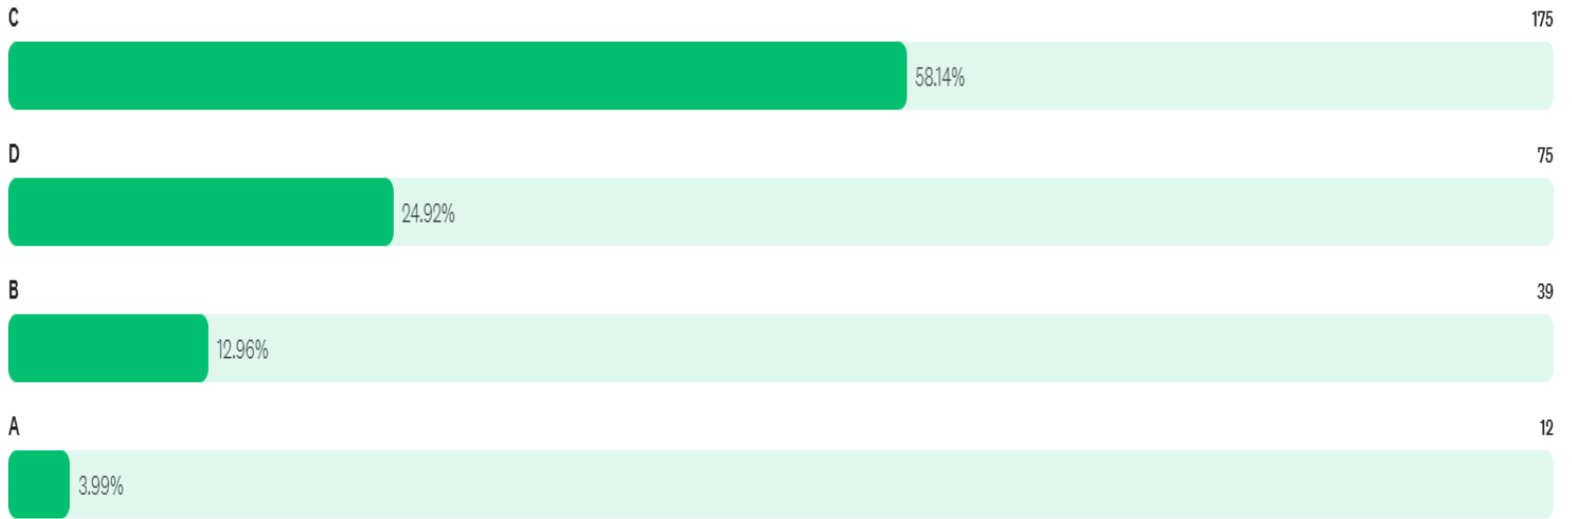

Question #2

"Nature" was the theme that resonated most with outreach participants. Please select the composition that resonates most with you.

Answer count

2 questions

301 answers

"Nature" was the theme that resonated most with outreach participants. Please select the composition that resonates most with you.
DOUGLAS PARK PLAYGROUND RECONSTRUCTION ONLINE SURVEY#2

297 answers

"Naturaleza" fue el tema que más resonó entre los participantes de la extensión. Por favor, seleccione la composición que más le resuene.
RECONSTRUCCIÓN DEL PARQUE INFANTIL DOUGLAS PARK ENCUESTA EN LÍNEA Núm. 2

4 answers